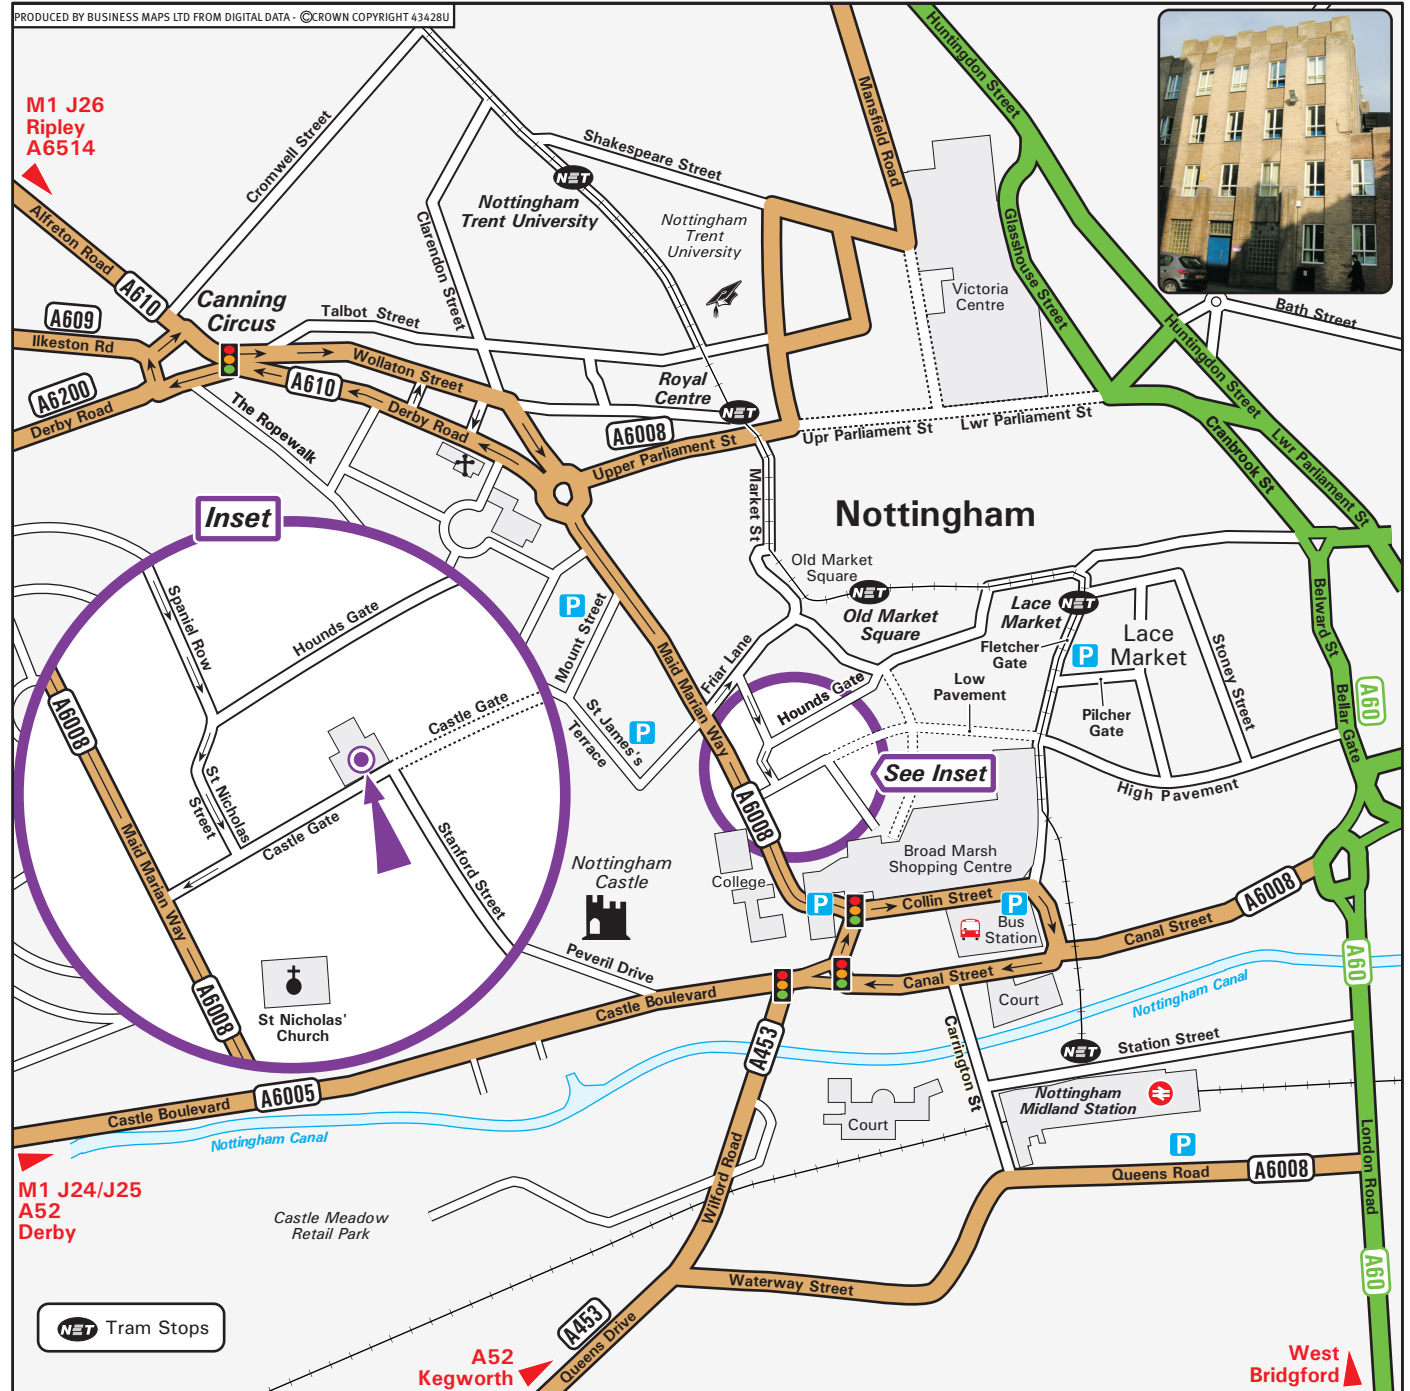

ADULT OFFENDER TEAM
Castle Gate House
24-30 Castle Gate
Nottingham NG1 7AT

Tel: 0115 915 1414 - Fax: 0115 915 1412
 Website: www.nottinghamshire-probation.co.uk

From M1 J24

Leave the M1 at Junction 24 (signed Nottingham (S) & A453)
 Join the A453 towards Nottingham and continue for 6.5 miles.
 At the roundabout take the second exit onto A453 (Clifton Lane),
 follow this on to Clifton Boulevard.
 Pass over the flyover on to the A453 (Queens Drive)
 Continue for 1.8 miles, turn right at the traffic lights onto A6005
 (Castle Boulevard).
 Continue straight on at the next set of lights onto the one-way
 system.
 Turn left onto Maid Marian Way (A6008).
 Turn right at traffic lights onto Friar Lane.
 Turn right onto Spaniel Row. Continue onto St Nicholas Street.
 Turn left onto Castle Gate
 Our offices are situated on the left hand side (see inset).

From M1 J26

Leave the M1 at junction 26 (signed Nottingham, Ilkeston, Ripley
 & A610).
 Join the A610 towards Nottingham.
 The A610 leads to Canning Circus, where it becomes one way.
 Continue down the hill (Wollaton Street) and turn right into
 Tollhouse Hill and continue to a roundabout.
 Take the second exit onto Maid Marian Way (A6008).
 Turn left at traffic lights onto Friar Lane. Follow directions above.

By Train

Nottingham receives services from London St. Pancras, Leicester,
 Derby, Sheffield and Liverpool.

By Bus / Tram

Castle Gate House is located in Nottingham city centre which is
 served by a variety of bus and tram routes.

Car Parks

Nearest car parks are Fletcher Gate or Broadmarsh.
 Please note limited disabled parking is available on Stamford
 Street, there is no other parking at the Castle Gate office.

PRODUCED BY BUSINESS MAPS LTD FROM DIGITAL DATA - ©CROWN COPYRIGHT 434281