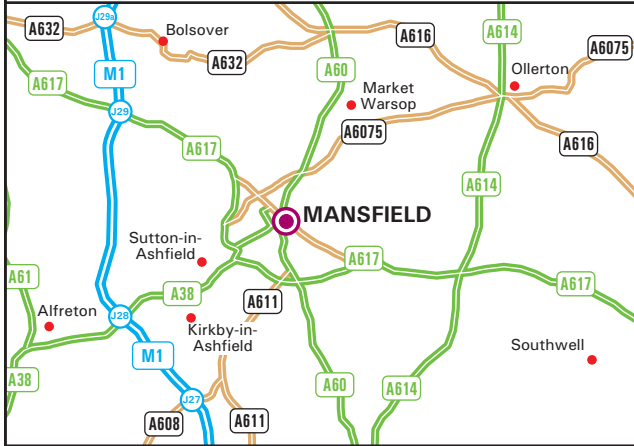

**Nottinghamshire
Probation Trust**

**MANSFIELD
Arrival Square
Station Road
Mansfield NG18 1LP**

Tel: 01623 460800 - Fax: 01623 460801
Website: www.nottinghamshire-probation.co.uk

From M1 North

Leave the M1 at junction 28 (signed Mansfield, Matlock & A38).
Join the A38 to Mansfield, after 6 miles turn right at crossroads into Belvedere Street (A6009).
Turn left onto Station Road
Arrival Square is located on the right hand side (see inset).

From M1 South

Leave the M1 at junction 29 (signed Mansfield, Chesterfield & A617).
Join the A617 to Mansfield, after around 6 miles turn right into Rosemary Street (A6009)
Continue onto Belvedere Street (A6009).
Turn left onto Station Road
Arrival Square is located on the right hand side (see inset).

By Train

Mansfield is served by trains from Nottingham, Worksop, and Kirkby in Ashfield.

By Bus

Mansfield is served by Stage Coach buses which run frequently from Market Warsop, Church Warsop, Meden Vale, Mansfield Woodhouse, Rainworth, Blidworth, Bilsthorpe. Other providers run frequent services from Hucknall, Kirkby, Huthwaite and Sutton in Ashfield