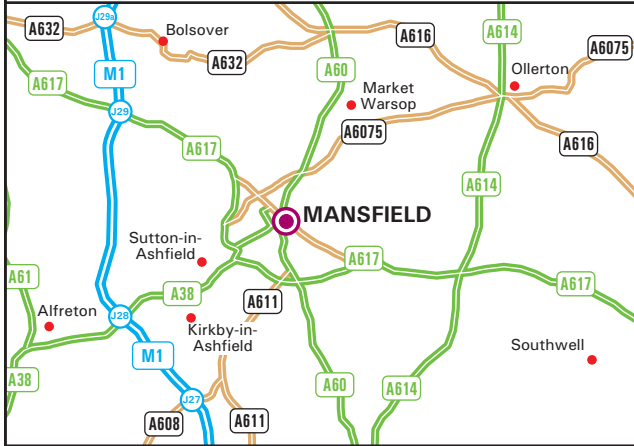

**From M1 North**

Leave the M1 at junction 28 (signed Mansfield, Matlock & A38).  
Join the A38 to Mansfield, after 6 miles turn right at crossroads into Belvedere Street (A6009).  
Turn left onto Station Road  
Arrival Square is located on the right hand side (see inset).

**From M1 South**

Leave the M1 at junction 29 (signed Mansfield, Chesterfield & A617).  
Join the A617 to Mansfield, after around 6 miles turn right into Rosemary Street (A6009)  
Continue onto Belvedere Street (A6009).  
Turn left onto Station Road  
Arrival Square is located on the right hand side (see inset).

**By Train**

Mansfield is served by trains from Nottingham, Worksop, and Kirkby in Ashfield.

**By Bus**

Mansfield is served by Stage Coach buses which run frequently from Market Warsop, Church Warsop, Meden Vale, Mansfield Woodhouse, Rainworth, Blidworth, Bilsthorpe. Other providers run frequent services from Hucknall, Kirkby, Huthwaite and Sutton in Ashfield