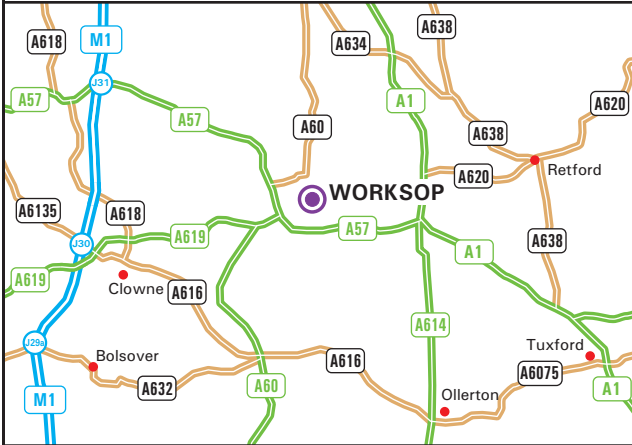

**Nottinghamshire
Probation Trust**

WORKSOP
11 Newcastle Street
Worksop S80 2AS
Tel: 01909 473 424 - Fax: 01909 530 082
 Website: www.nottinghamshire-probation.co.uk

From M1 North

Leave the M1 at junction 31 (signed Worksop & A57)
 Take the A57 exit from the roundabout (signed Worksop & A57).
 Continue on A57 to the next roundabout.
 Take the third exit at roundabout (signed A57 & Worksop).
 Continue straight on at the next two roundabouts.
 At the third roundabout, take the first exit onto Newcastle Avenue (B6040), signed Worksop Town Centre.
 We are located on the left hand side (see inset).

From M1 South

Leave the M1 at junction 30 (signed Chesterfield, Sheffield (S), A6135 & Worksop (A619))
 Take the third exit (signed Worksop & A616)
 At the next roundabout take the first exit (signed Worksop & A619).
 Carry straight on at the next roundabout.
 Keep on this road and join the A60 (Mansfield Road) to Worksop.
 At roundabout take the third exit onto Newcastle Avenue (B6040), signed Worksop Town Centre.
 We are located on the left hand side (see inset).

By Train

Worksop is served by trains from Nottingham, Mansfield, Lincoln, Sheffield & Retford.

By Bus

Worksop bus station is located on Hardy Street and is approximately a 5 minute walk from the Probation Office.