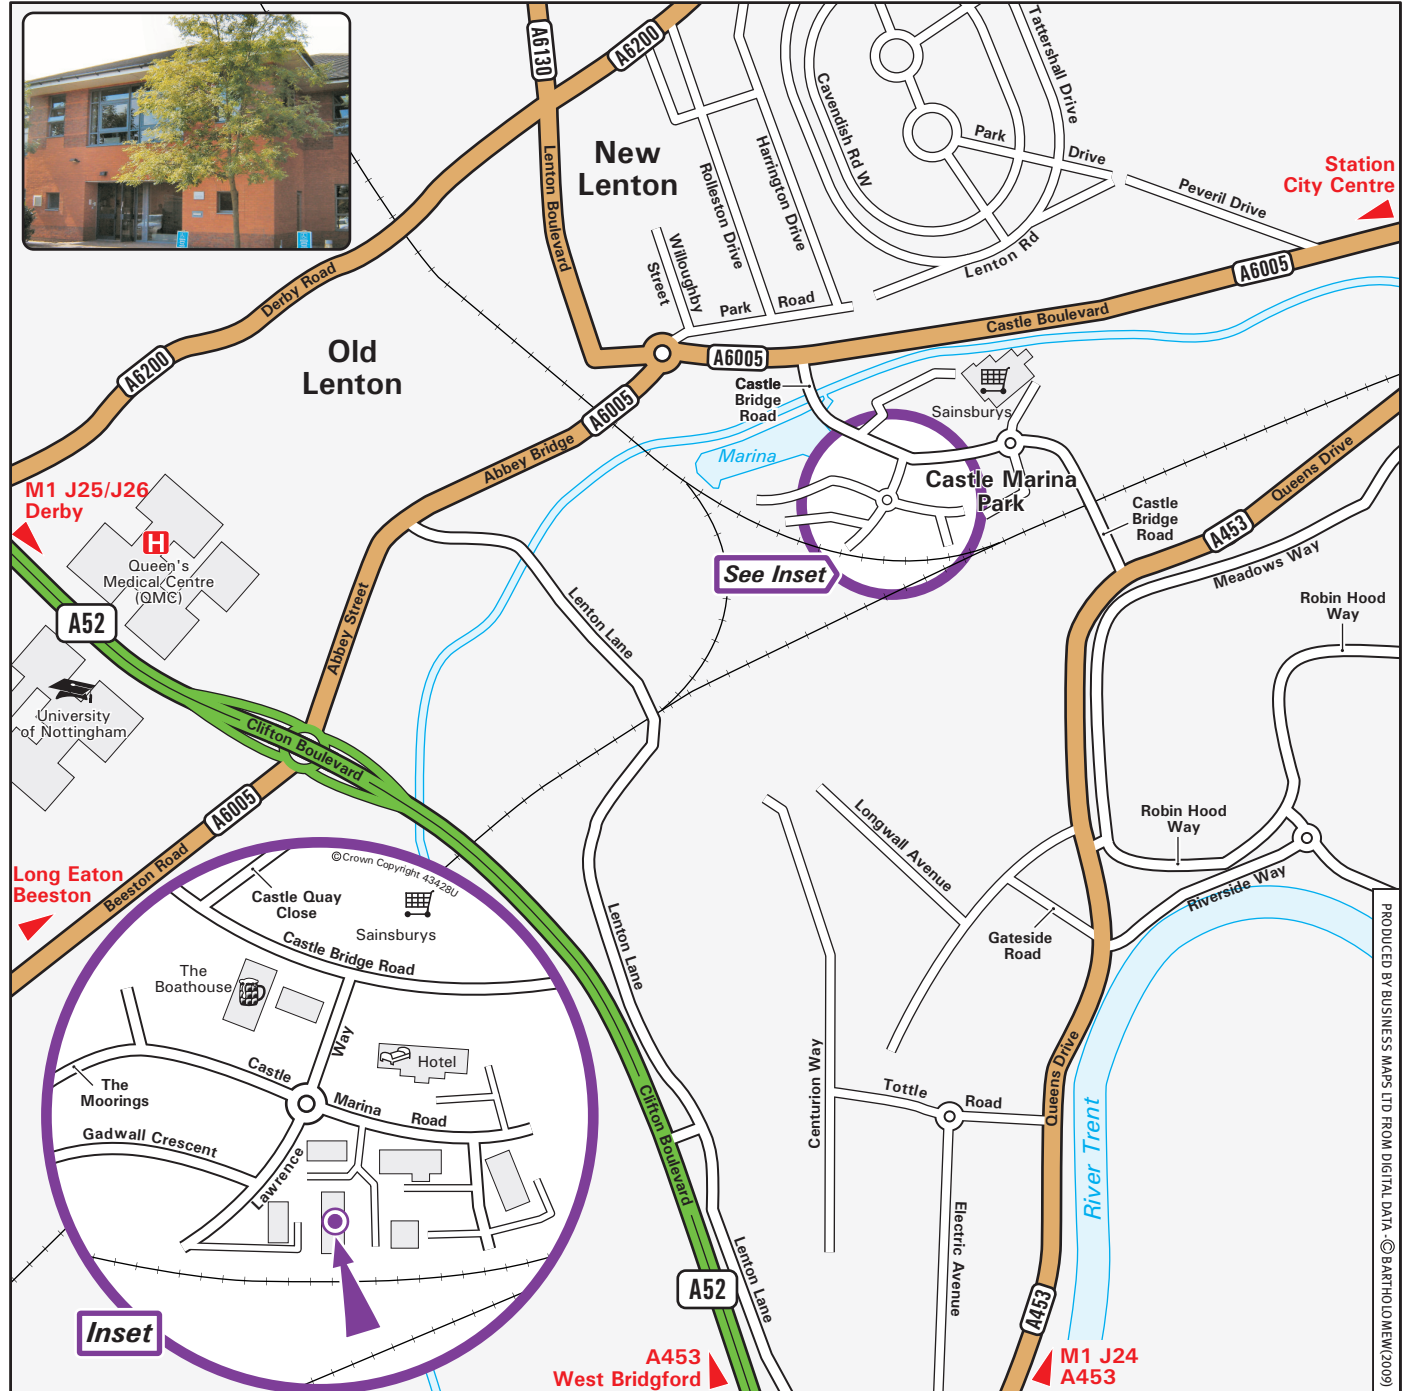

Nottinghamshire
Probation Trust

NOTTINGHAMSHIRE HEADQUARTERS
Marina Road
Nottingham NG7 1TP
Tel: 0115 840 6500 - Fax: 0115 840 6502
Website: www.nottinghamshire-probation.co.uk

From M1 J24

Leave the M1 at Junction 24 (signed Nottingham (S) & A453)
Join the A453 towards Nottingham and continue for 6.5 miles.
At the roundabout take the second exit onto A453 (Clifton Lane), follow this on to Clifton Boulevard.
Pass over the flyover on to the A453 (Queens Drive)
Continue for 1.2 miles, turn left at the traffic lights onto Castle Bridge Road.
Continue straight over the next roundabout and then turn left onto Lawrence Way.
Turn left at the next roundabout onto Castle Marina Road
Turn right, our offices are situated straight ahead (see inset).

From M1 J26

Leave the M1 at junction 26 (signed Nottingham, Ilkeston, Ripley & A610).
Join the A610 towards Nottingham.
Turn right onto Radford Boulevard - A6130 (signed Derby & A52).
Continue onto Lenton Boulevard (A6130)
At roundabout take second exit onto Castle Boulevard - A6005 (signed City Centre & Grantham A52).
Turn right at traffic lights onto Castle Bridge Road.
Turn right onto Lawrence Way.
Turn left at the next roundabout onto Castle Marina Road
Turn right, our offices are situated straight ahead (see inset).

By Train

Nottingham receives services from London St. Pancras, Leicester, Derby, Sheffield and Liverpool.

By Bus

Nottingham City Transport bus numbers 12,13 and 14 serve the Castle Marina area

PRODUCED BY BUSINESS MAPS LTD FROM DIGITAL DATA © BARTHOLOMEW(2009)